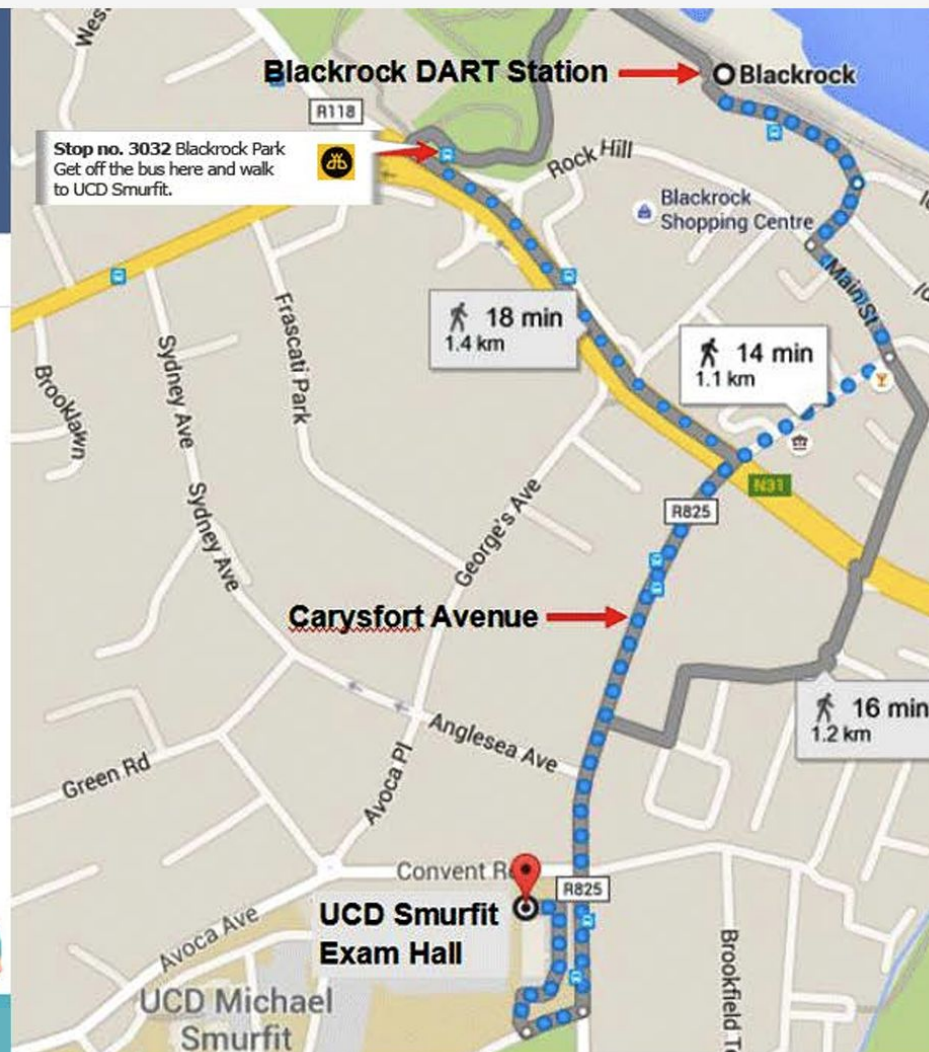

## How to get to the Blackrock Exam Centre

From: UCD Belfield

To: UCD Smurfit School, Blackrock

**Bus Number S6 then walk for approx 15 min**

From stop no. 765 (Belfield campus) or stop no. 7963 (UCD Village)

**Estimated journey time: approx. 35 - 40 minutes (not including waiting time for the bus)**

1

Take the number S6 bus from Belfield in the direction of Blackrock and get off the bus in Blackrock Park (stop 3032). Check <https://www.transportforireland.ie/> for timetables.

2

Walk up Carysfort Avenue (see map) and turn right into the UCD Smurfit School. The Blackrock Exam Centre is the building on the right close to Carysfort Avenue.

3

To return to Belfield, take the S6 from Blackrock in the direction of UCD.

[Click for Google Maps Pin](#)

or scan below